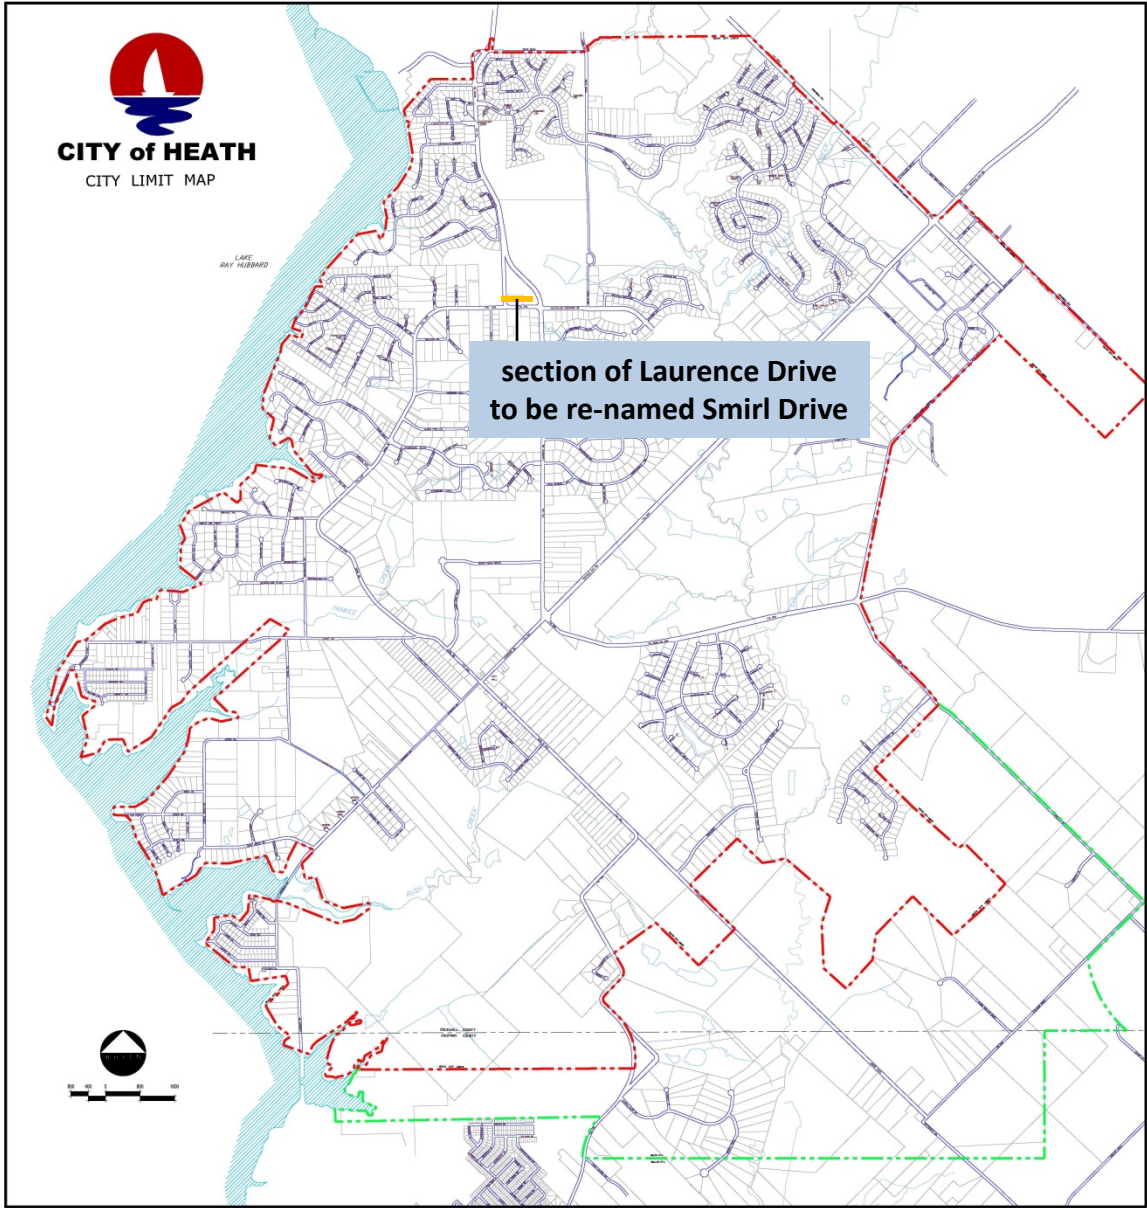

CITY of HEATH
CITY LIMIT MAP

LAKE
RAY HUBBARD

**section of Laurence Drive
to be re-named Smirl Drive**

CITY of HEATH
CITY LIMIT MAP

LAKE
RAY HUBBARD

**section of Ridge Road
to be re-named Old Ridge Road**

CITY of HEATH
CITY LIMIT MAP

LAKE
RAY HUBBARD

section of un-named road
to be named Ridge Road

CITY of HEATH
CITY LIMIT MAP

LAKE
RAY HUBBARD

**section of Jeff Boyd Circle
to be re-named Rabbit Ridge Road**

CITY of HEATH
CITY LIMIT MAP

LAKE
RAY HUBBARD

**section of Rabbit Ridge Road
to be re-named Dennis Bailey Lane**