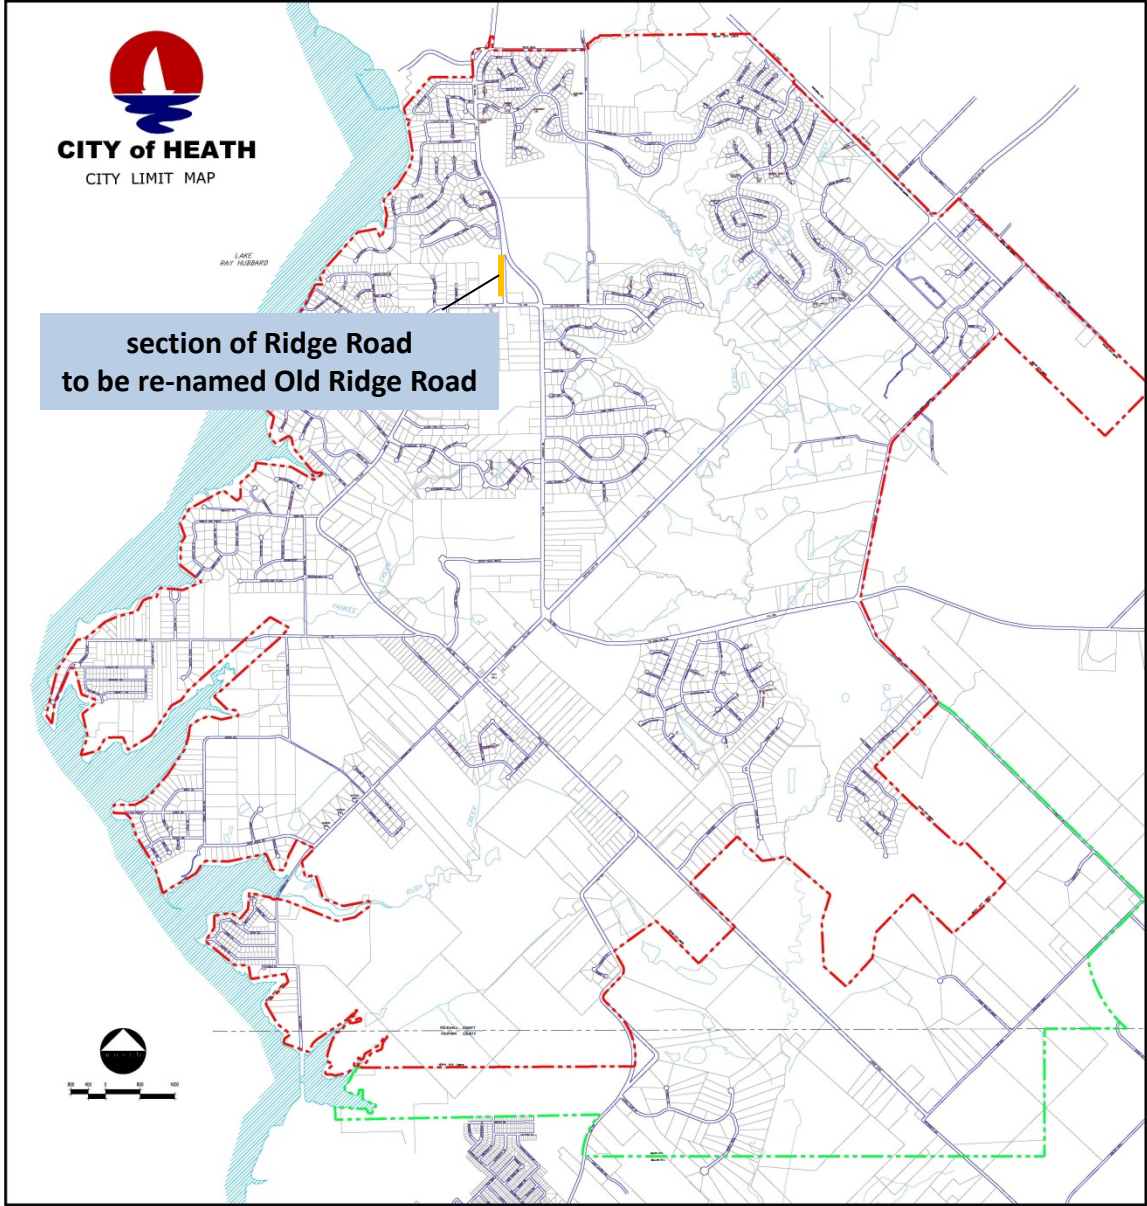

CITY of HEATH
CITY LIMIT MAP

LAKE
RAY HUBBARD

**section of Laurence Drive
to be re-named Smirl Drive**

CITY of HEATH
CITY LIMIT MAP

LAKE
RAY HUBBARD

**section of Ridge Road
to be re-named Old Ridge Road**

CITY of HEATH
CITY LIMIT MAP

LAKE
RAY HUBBARD

section of un-named road
to be named Ridge Road

CITY of HEATH
CITY LIMIT MAP

LAKE
RAY HUBBARD

**section of Jeff Boyd Circle
to be re-named Rabbit Ridge Road**

CITY of HEATH
CITY LIMIT MAP

LAKE
RAY HUBBARD

**section of Rabbit Ridge Road
to be re-named Dennis Bailey Lane**