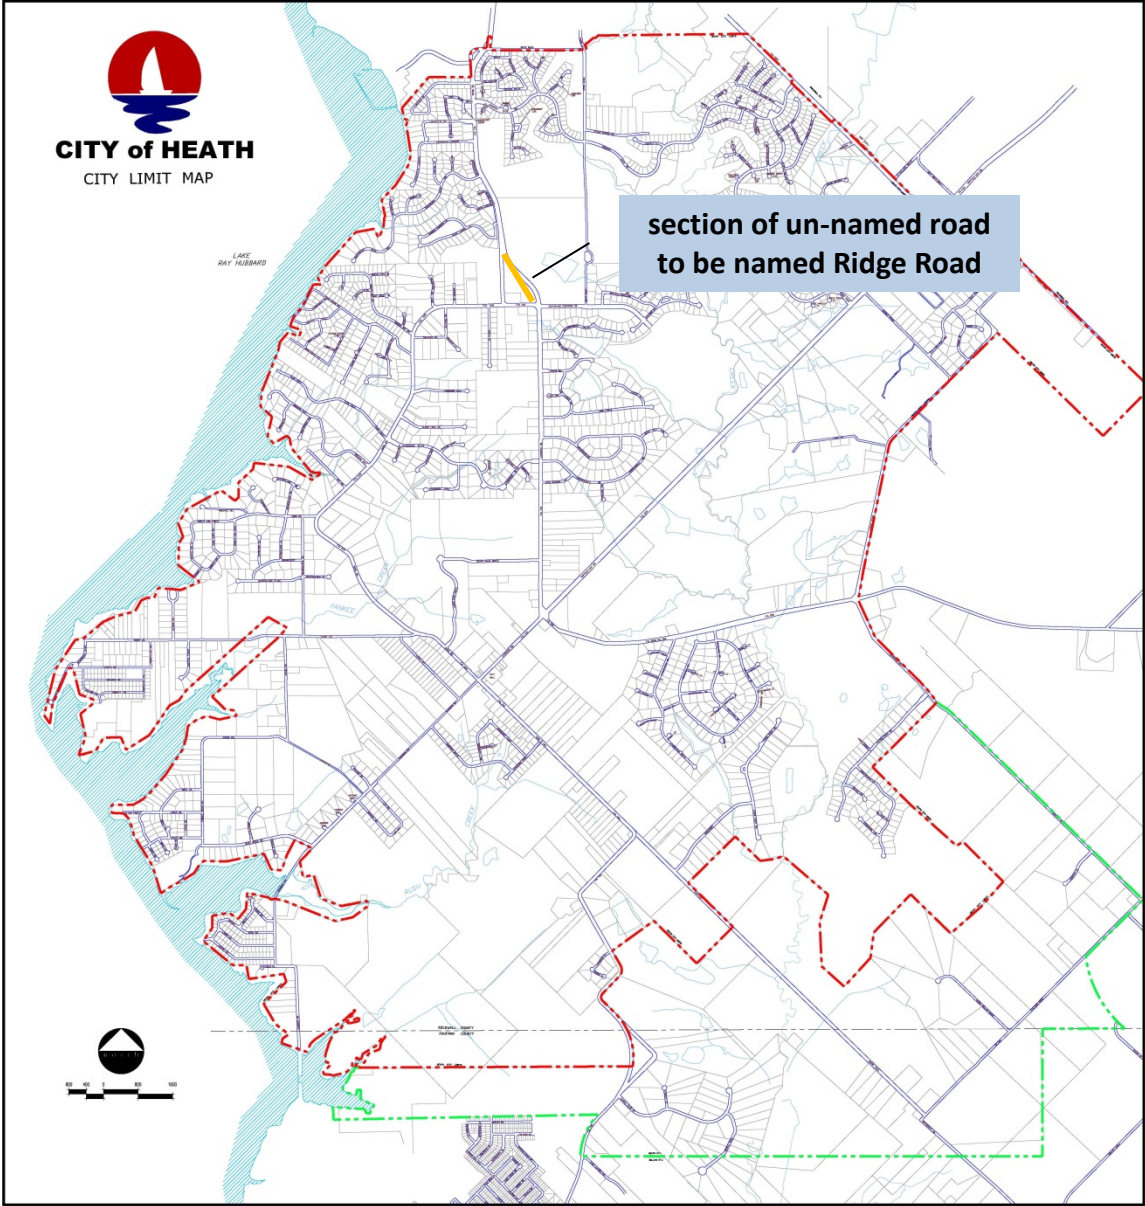

CITY of HEATH
CITY LIMIT MAP

LAKE
RAY HUBBARD

**section of Laurence Drive
to be re-named Smirl Drive**

CITY of HEATH
CITY LIMIT MAP

LAKE
RAY HUBBARD

**section of Ridge Road
to be re-named Old Ridge Road**

CITY of HEATH
CITY LIMIT MAP

LAKE
RAY HUBBARD

section of un-named road
to be named Ridge Road

CITY of HEATH
CITY LIMIT MAP

LAKE
RAY HUBBARD

**section of Jeff Boyd Circle
to be re-named Rabbit Ridge Road**

CITY of HEATH
CITY LIMIT MAP

LAKE
RAY HUBBARD

**section of Rabbit Ridge Road
to be re-named Dennis Bailey Lane**