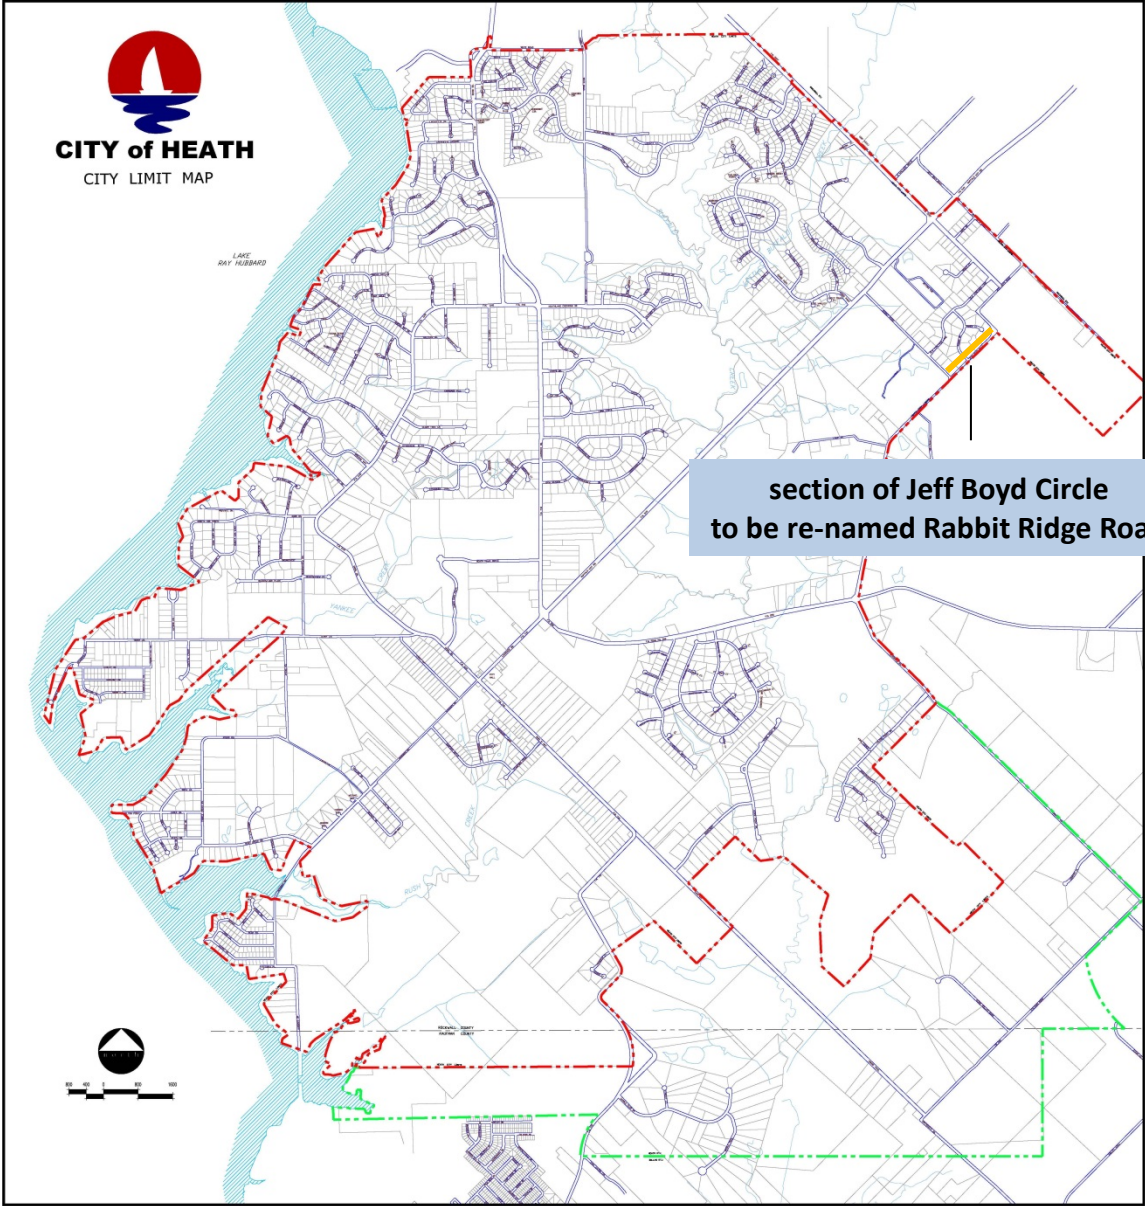

CITY of HEATH
CITY LIMIT MAP

LAKE
RAY HUBBARD

**section of Laurence Drive
to be re-named Smirl Drive**

CITY of HEATH
CITY LIMIT MAP

LAKE
RAY HUBBARD

**section of Ridge Road
to be re-named Old Ridge Road**

CITY of HEATH
CITY LIMIT MAP

LAKE
RAY HUBBARD

section of un-named road
to be named Ridge Road

CITY of HEATH
CITY LIMIT MAP

LAKE
RAY HUBBARD

**section of Jeff Boyd Circle
to be re-named Rabbit Ridge Road**

CITY of HEATH
CITY LIMIT MAP

LAKE
RAY HUBBARD

**section of Rabbit Ridge Road
to be re-named Dennis Bailey Lane**