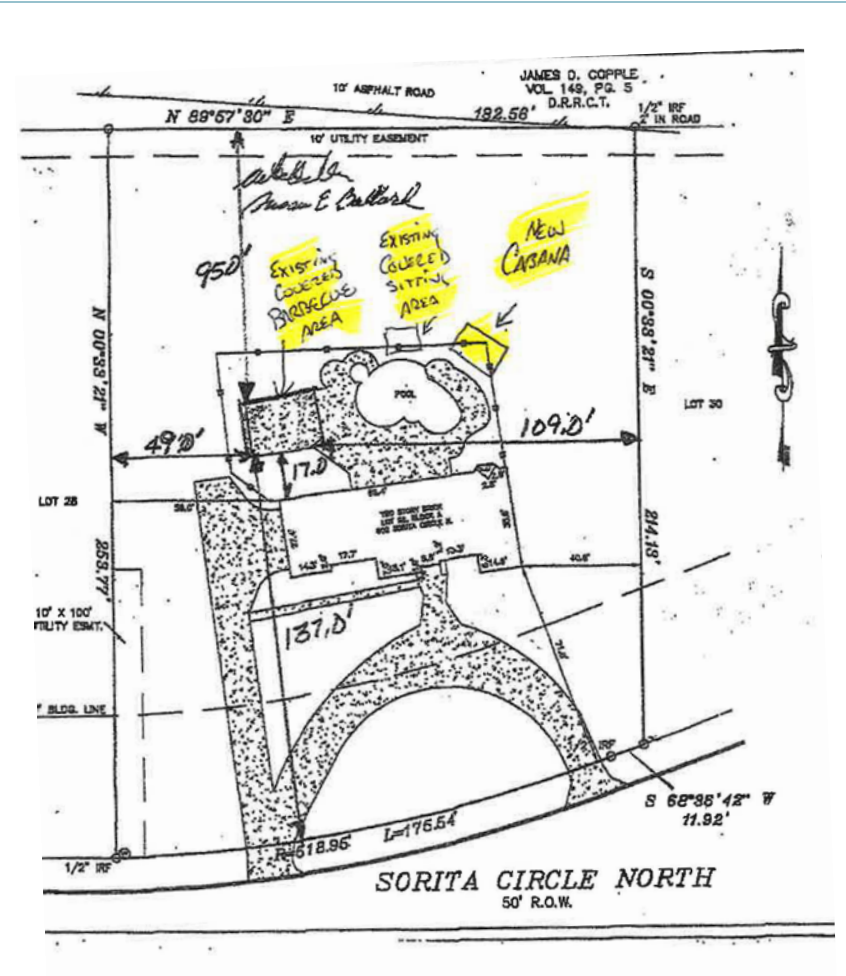

Proposed Conditional Use Permit - 602 Sorita Circle

sample elevation - pool cabana