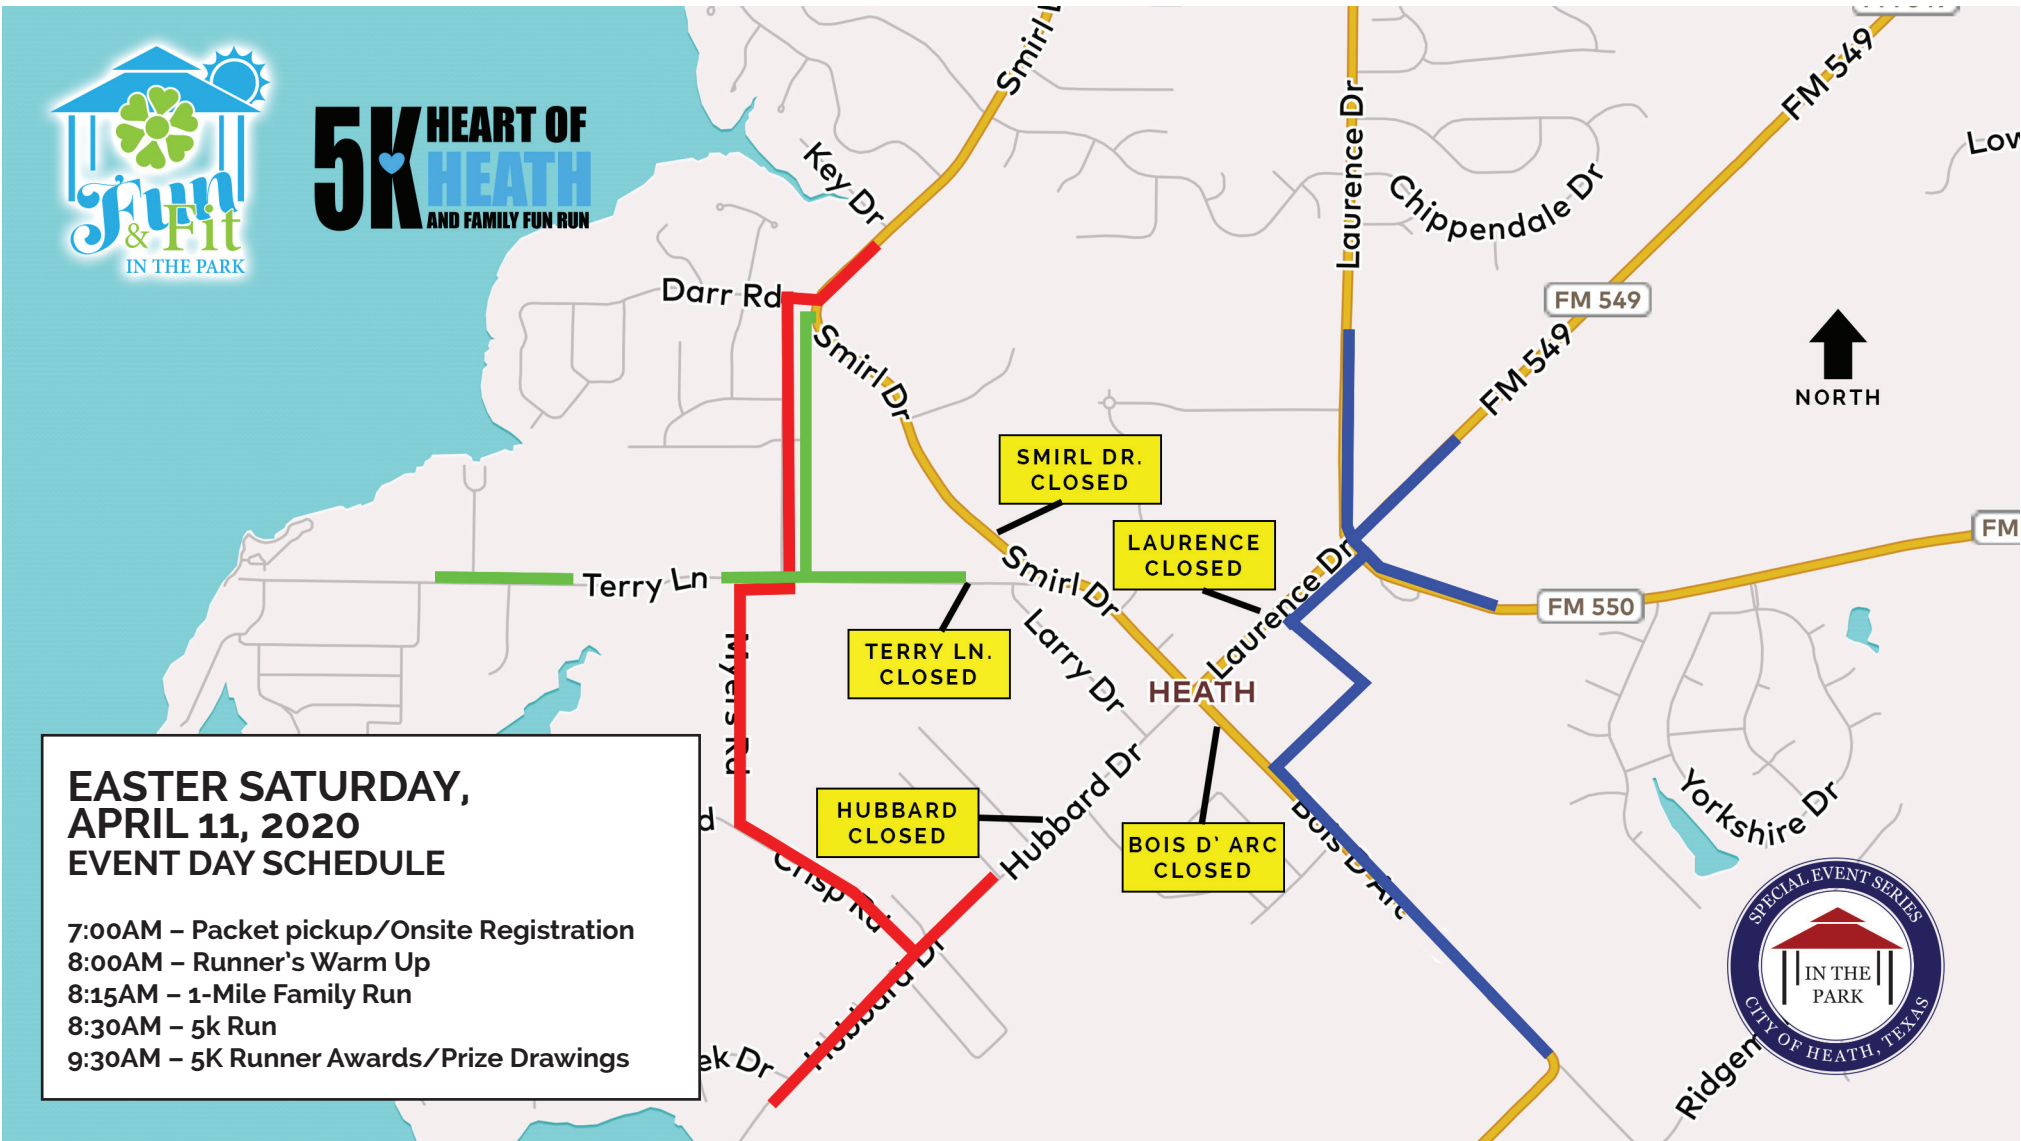

5K HEART OF HEATH AND FAMILY FUN RUN

**EASTER SATURDAY,
APRIL 11, 2020
EVENT DAY SCHEDULE**

7:00AM – Packet pickup/Onsite Registration
 8:00AM – Runner's Warm Up
 8:15AM – 1-Mile Family Run
 8:30AM – 5k Run
 9:30AM – 5K Runner Awards/Prize Drawings

TRAFFIC DETOURS

The Heart of Heath 5K begins at 8:30 am. Roads along the route will be controlled by Heath DPS and will temporarily close during the event. Use alternative routes to avoid short delays in travel time.

HUBBARD DRIVE
 Crisp Road - Myers Road - Terry Lane - Meadowview Road
 - Darr Road to Smirl Drive

TERRY LANE
 Meadowview Road - Darr Road to Smirl Drive

BOIS D'ARC
 Towne Center/Amy Parks Driveway - Laurence Drive to FM 740/FM 549**
 ** Available approximately 5 minutes after 5K start.