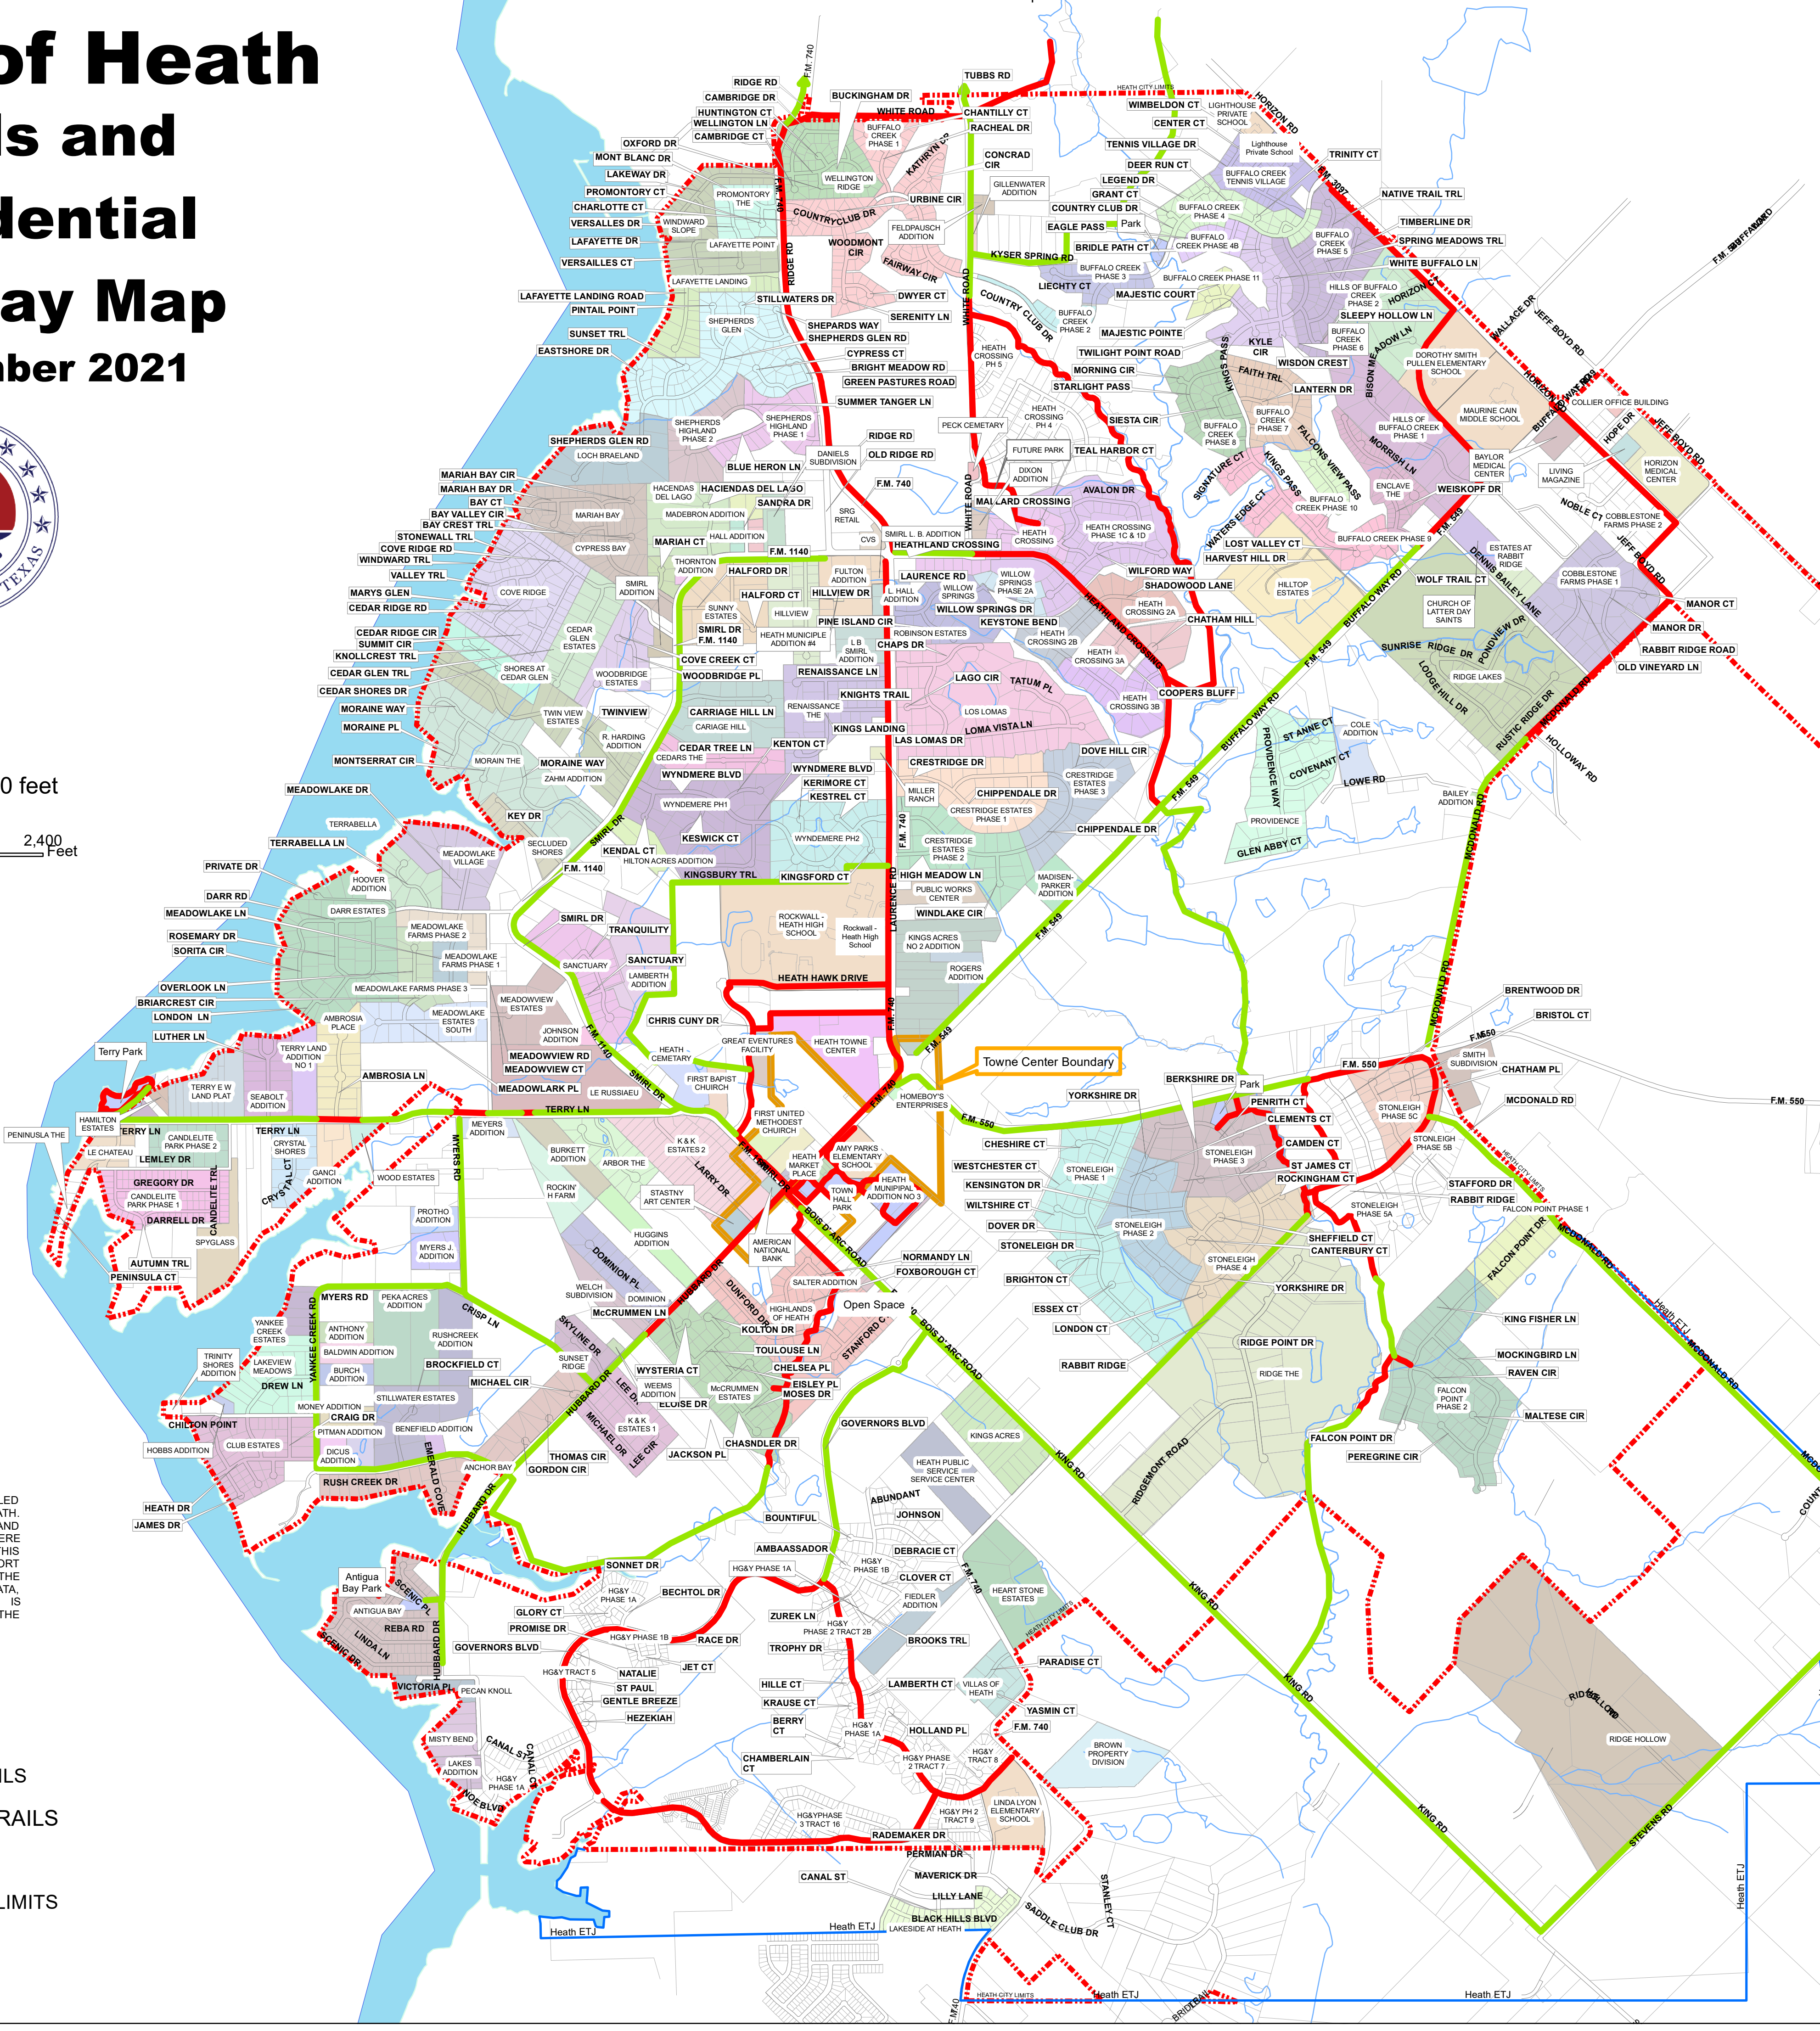

# City of Heath Trails and Residential Overlay Map November 2021

1 inch = 1,200 feet

0 1,200 2,400 Feet

THIS DATA HAS BEEN COMPILED FOR THE CITY OF HEATH. VARIOUS OFFICIAL AND UNOFFICIAL SOURCES WERE USED TO GATHER THIS INFORMATION. EVERY EFFORT WAS MADE TO ENSURE THE ACCURACY OF THIS DATA. HOWEVER, NO GUARANTEE IS GIVEN OR IMPLIED AS TO THE ACCURACY OF SAID DATA.

## Legend

- FUTURE TRAILS
- EXISTING TRAILS
- HEATH ETJ
- - - HEATH CITY LIMITS