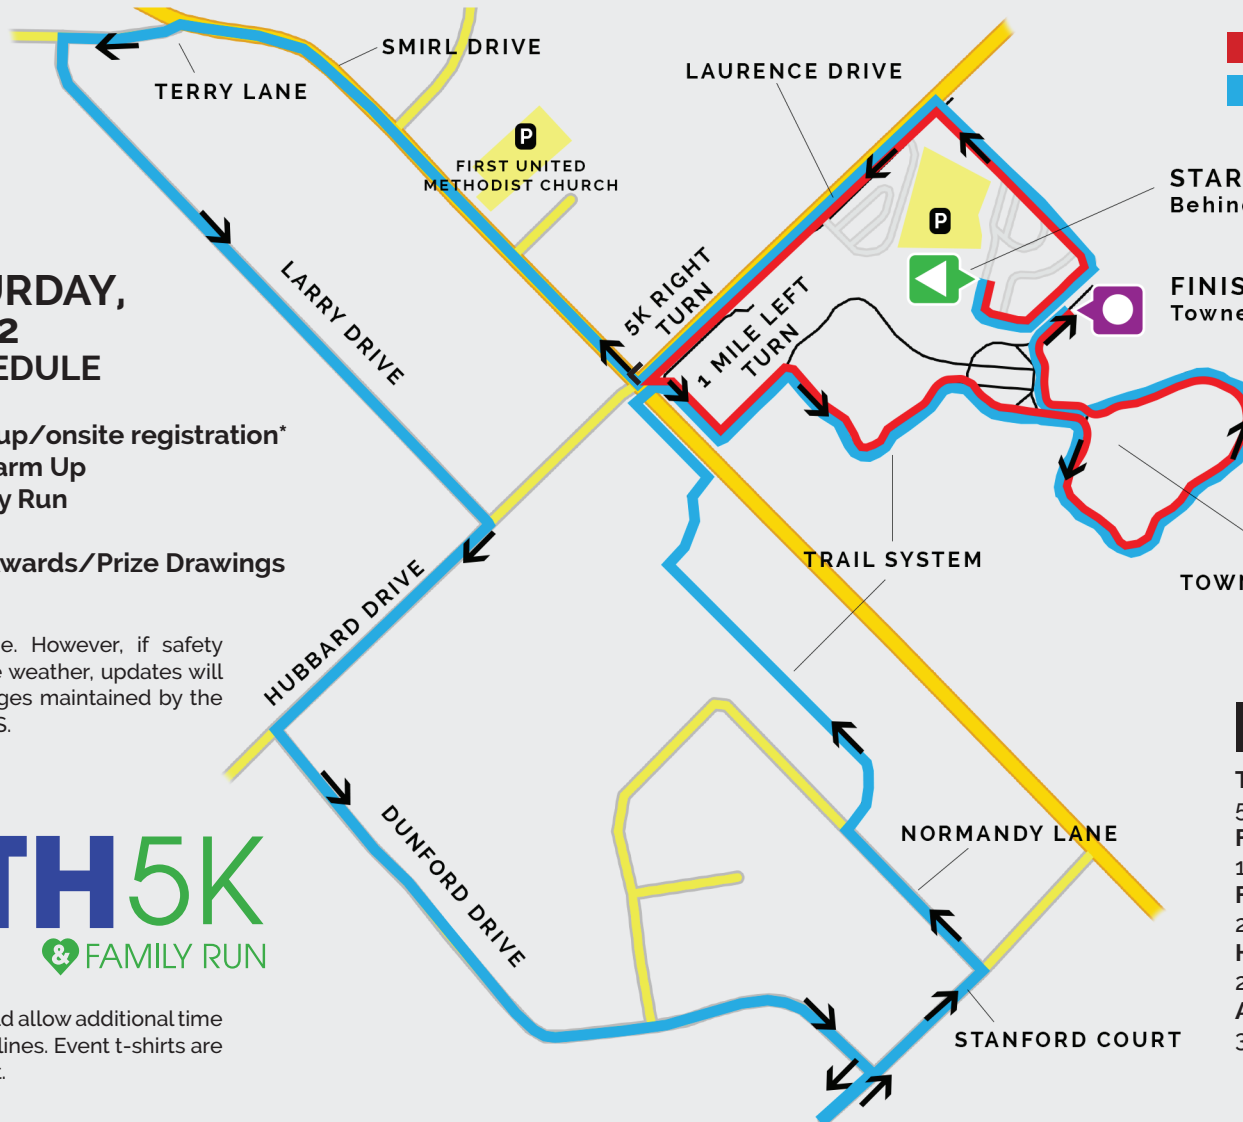

* Walk up registrations should allow additional time for parking and registration lines. Event t-shirts are available while supplies last.

TRAFFIC DETOURS

The Heart of Heath 5K begins at 8:30 am. Roads along the route will be controlled by Heath DPS and will temporarily close during the event. Use alternative routes to avoid short delays in travel time.

HUBBARD DRIVE

Crisp Road - Myers Road - Terry Lane - Meadowview Road - Darr Road to Smirl Drive

TERRY LANE

Meadowview Road - Darr Road to Smirl Drive

■ 1 MILE ROUTE
■ 5k ROUTE

START LINE 1 MILE & 5K
Behind Amy Parks Elementary

FINISH LINE
Towne Center Park

TOWNE CENTER PARK

P EVENT PARKING

- TOM THUMB RETAIL CENTER
551 Laurence
- FIRST UNITED METHODIST CHURCH
140 Smirl
- FIRST BAPTIST CHURCH OF HEATH
224 Smirl
- HEATH CITY HALL
200 Laurence
- AMY PARKS ELEMENTARY SCHOOL
330 Laurence

BOIS D'ARC

Towne Center/Amy Parks Driveway - Laurence Drive to FM 740/FM 549**
** Available approximately 5 minutes after 5K start.

MORE INFORMATION: HEATHTX.COM