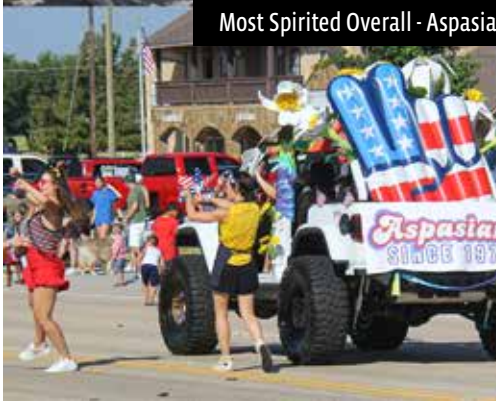

Most Patriotic Pet - Haze with Shane Brewer