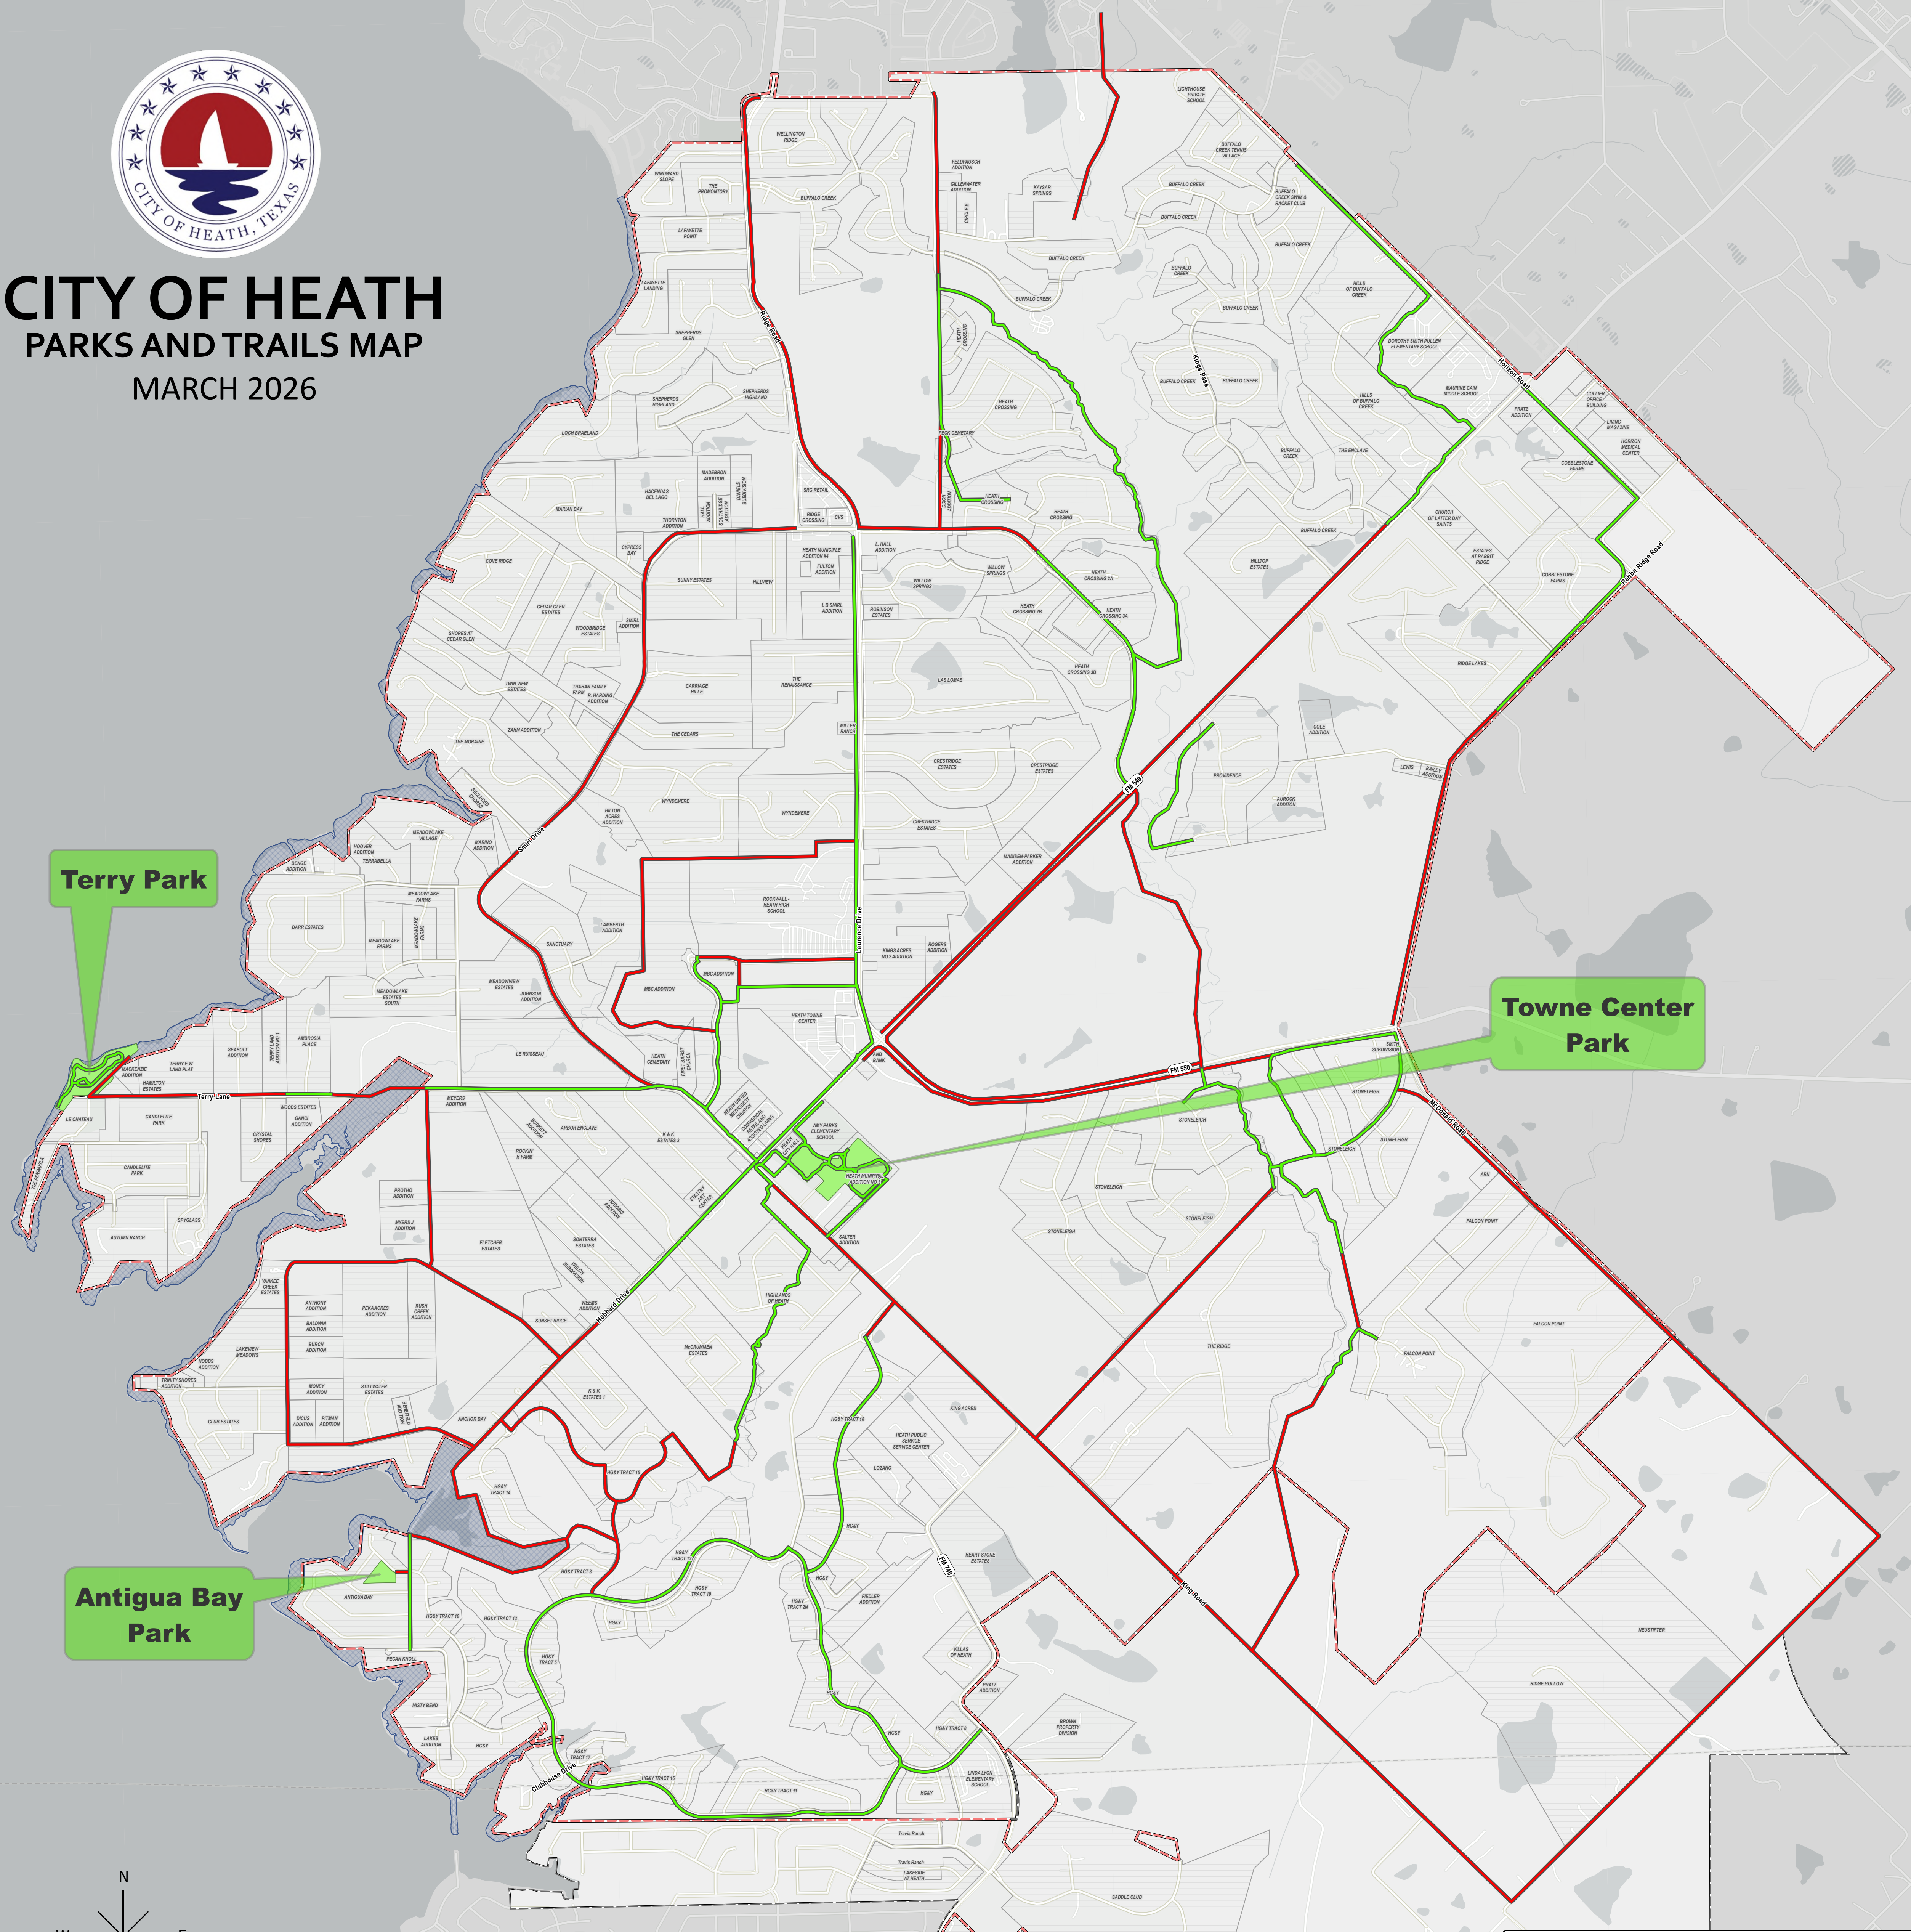

CITY OF HEATH PARKS AND TRAILS MAP MARCH 2026

Terry Park

Towne Center Park

Antigua Bay Park

1 inch = 1,000 feet

LEGEND

- Existing Trail
- Proposed Trail
- Public Park