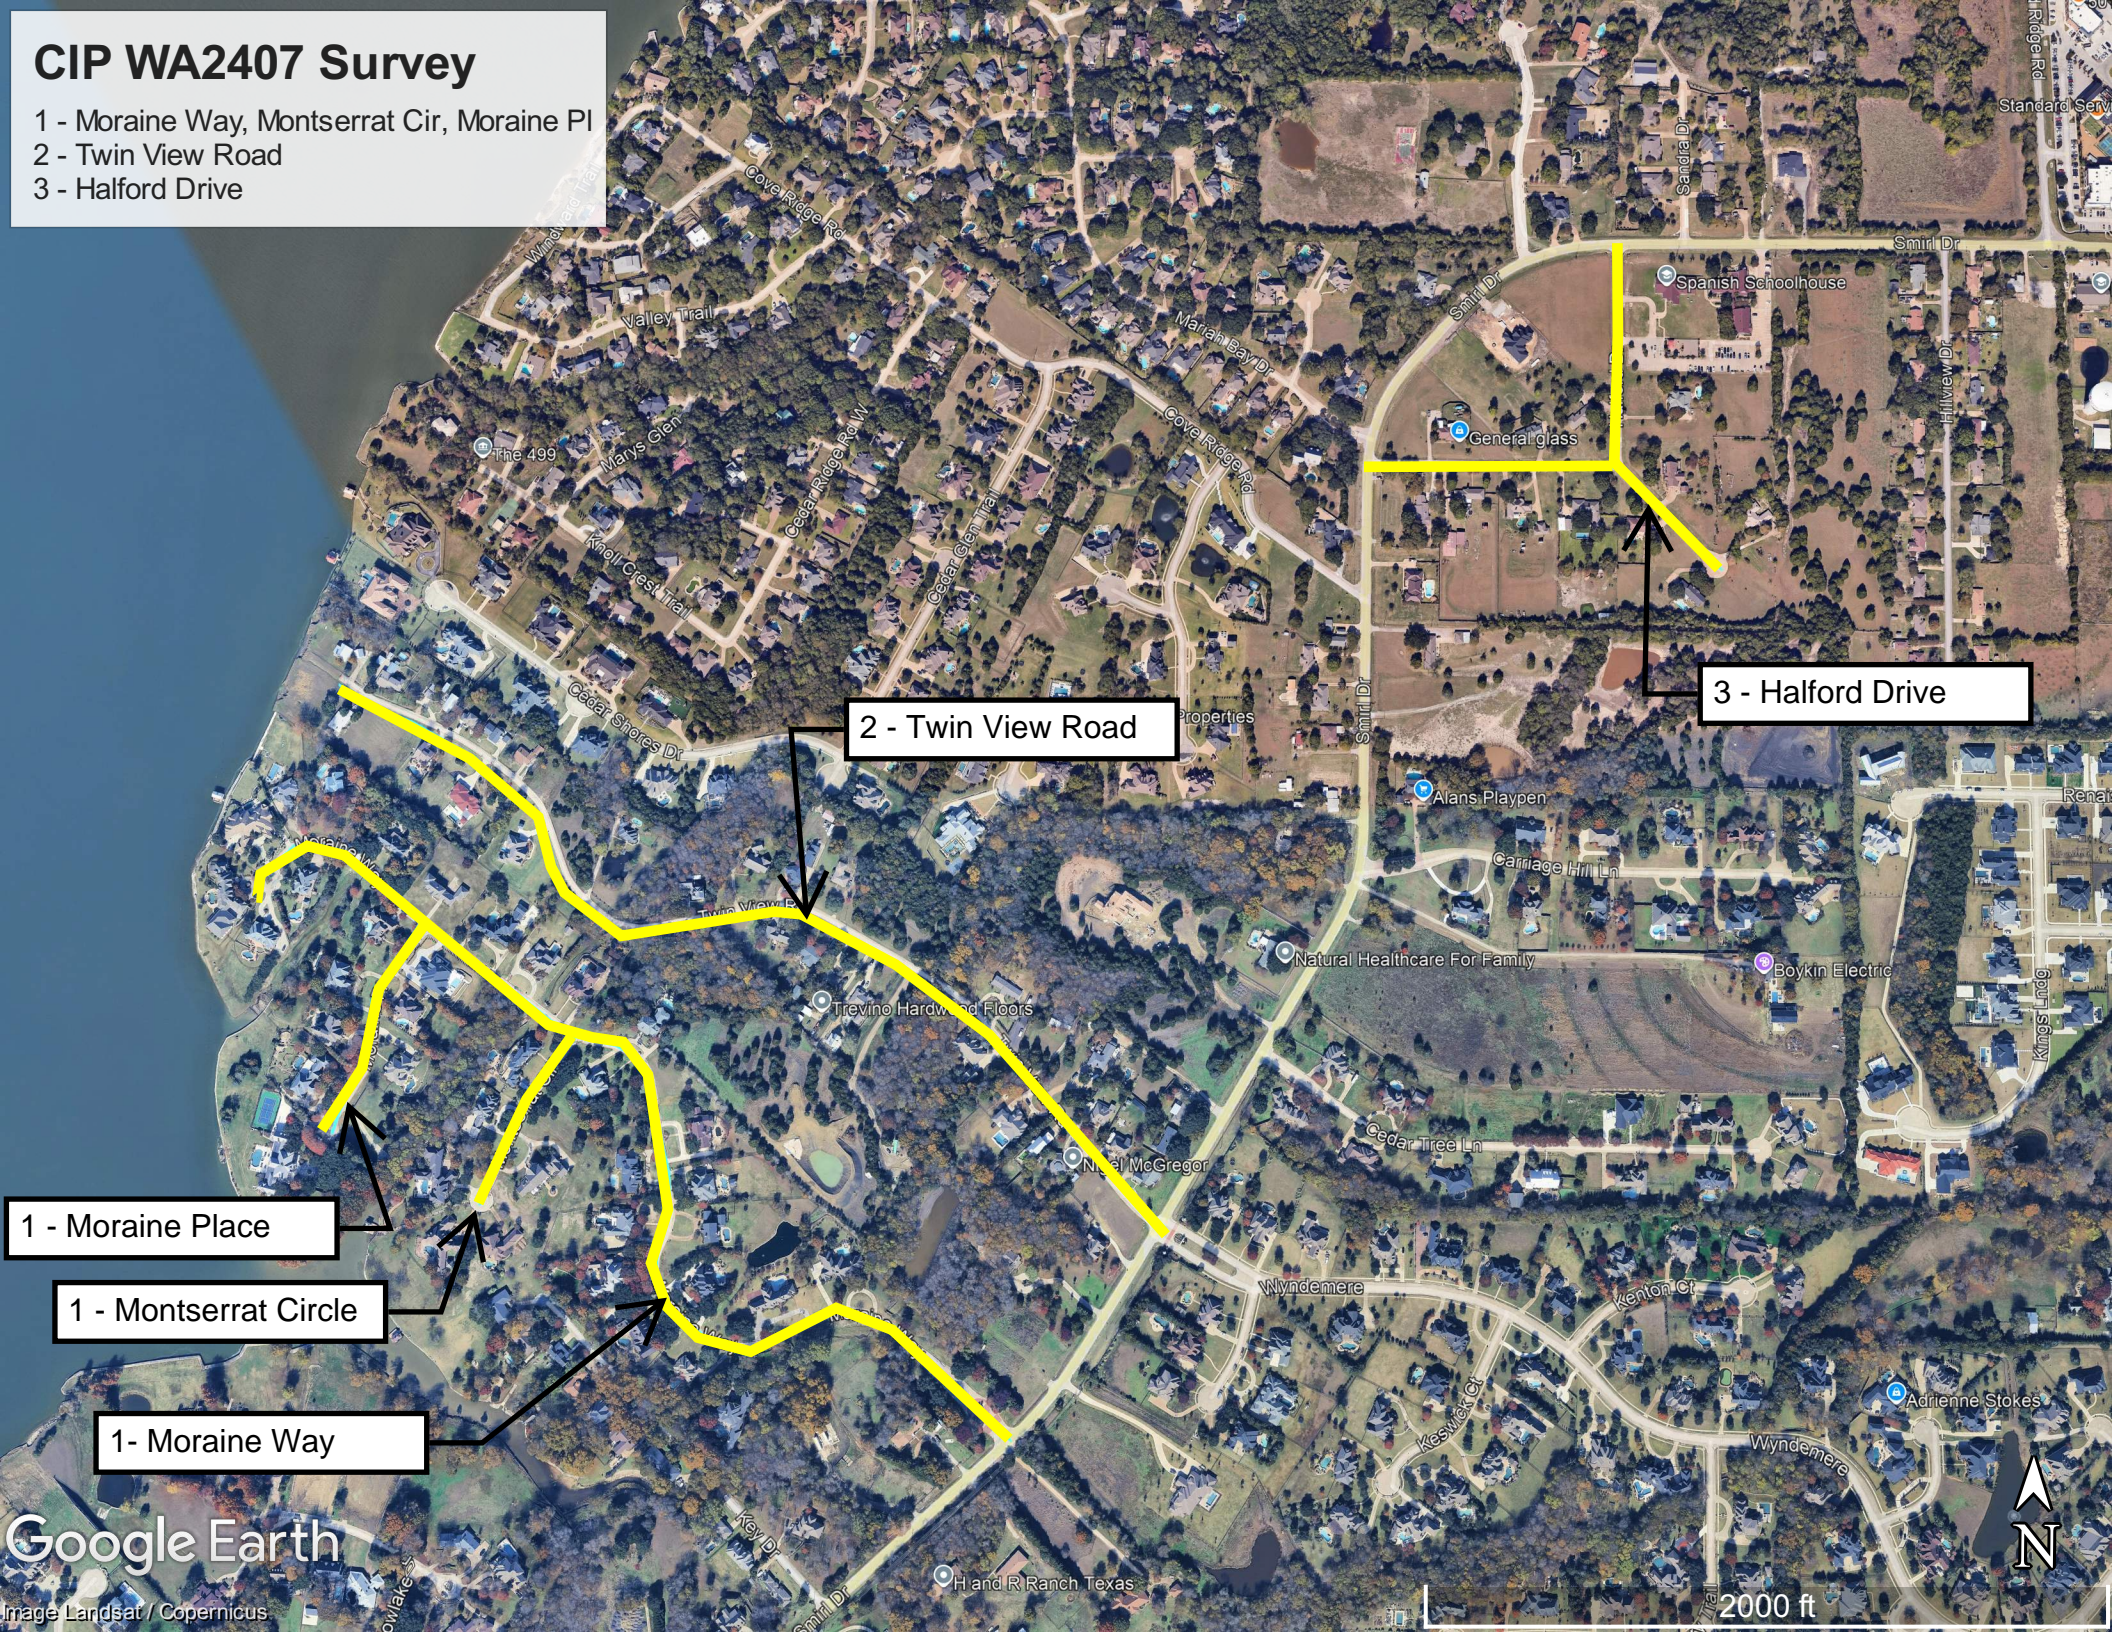

CIP WA2407 Survey

- 1 - Moraine Way, Montserrat Cir, Moraine Pl
- 2 - Twin View Road
- 3 - Halford Drive

2 - Twin View Road

3 - Halford Drive

1 - Moraine Place

1 - Montserrat Circle

1 - Moraine Way